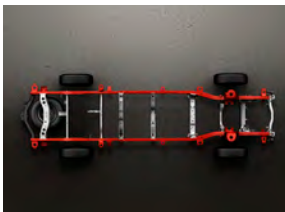

Largest brakes in its class. >

The NV Lineup features 4-wheel disc brakes with 14" front ventilated discs to provide maximum contact area for rapid heat dissipation, long-lasting durability and confident towing.